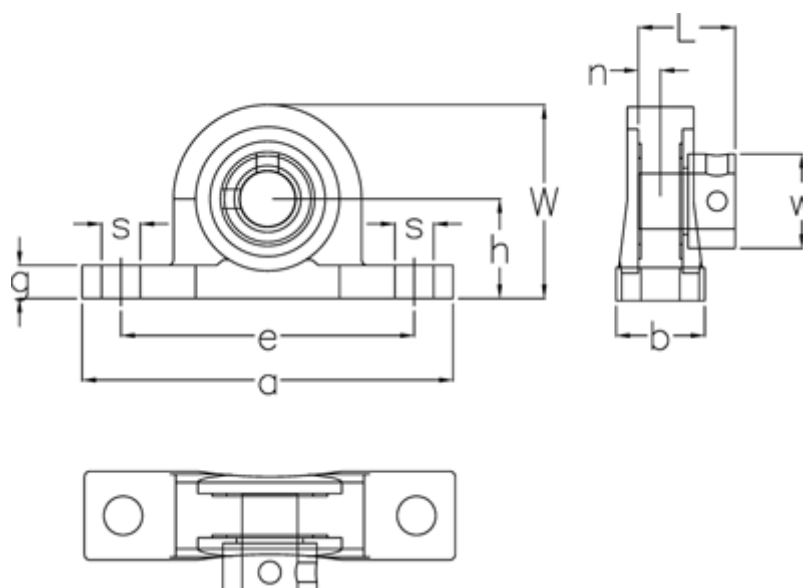

# Data Sheet

Article number: 5425058004

Description: Pillow block UP004 LDK f/shaft dia.20 mm  
Housing Alu, bearing steel, extra narrow

## Measures

a	= 100	Housing	= P04-5
b	= 20	L	= 24.5
Bearing	= U004	Nominal drive	= 6
Bolt size	= M8	s	= 10
d	= 20	W	= 55
e	= 80	w	= 30
g	= 9	Weight	= 0.26
h	= 28		